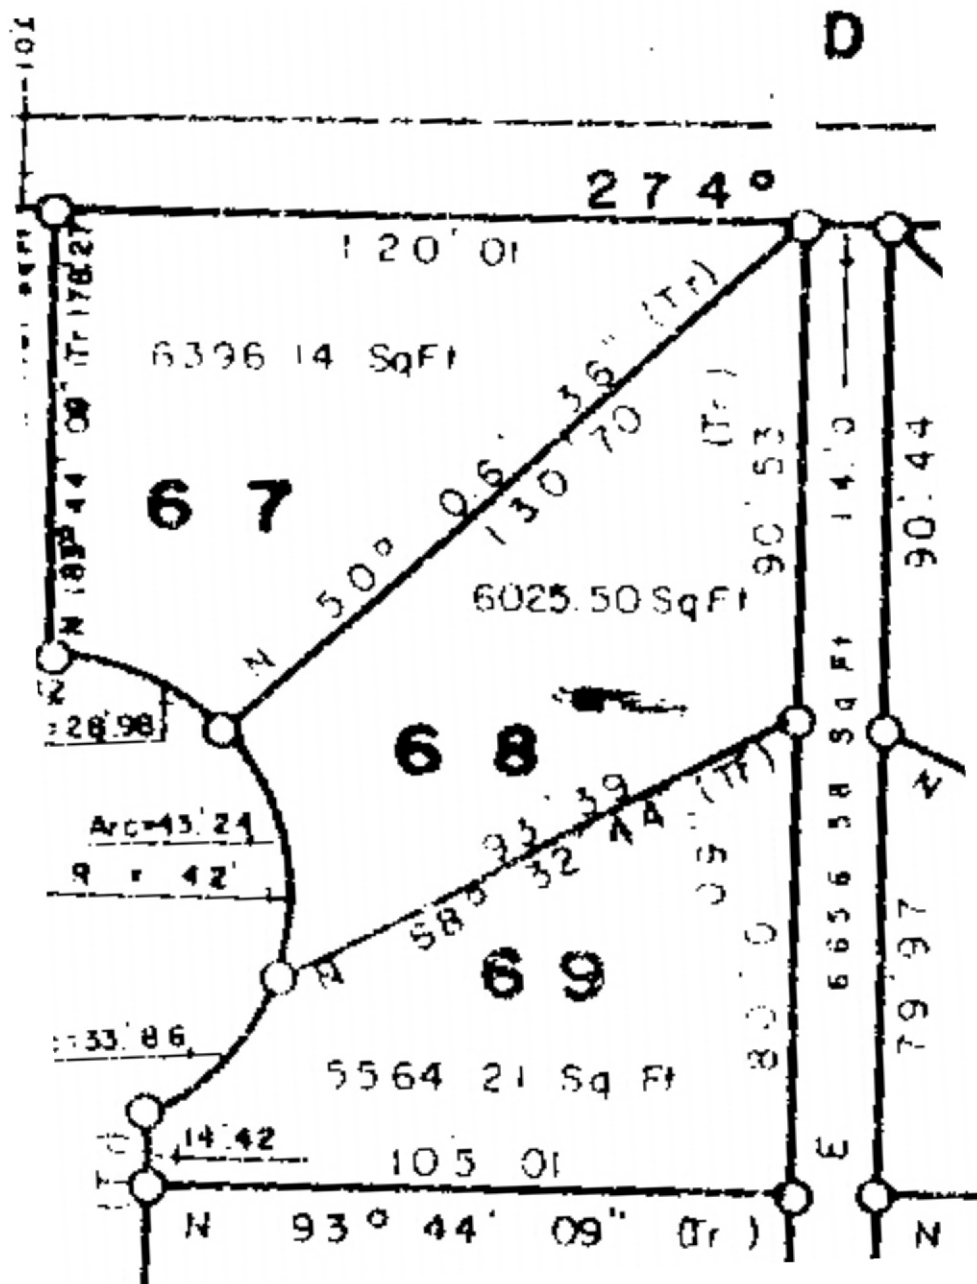

LAND FOR SALE

LOT 68,
PLANTATION VERSAILLES,
WEST BANK DEMERARA
(Roraima Trust & Investment Inc.)

Area is approximately 6,025

Call: 225-9031